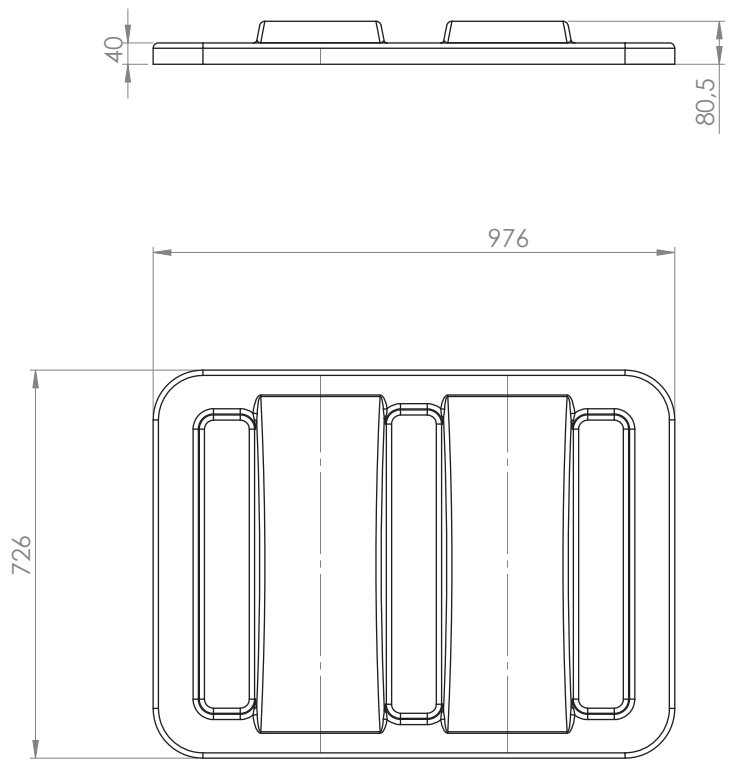

Art.nr: 40451

**Spetsifikatsioonid**

Värv	Loomulik
Pikkus (mm)	976
Laius (mm)	726
Kõrgus (mm)	80
Kaal (kg)	3
Tollistatistika number	3923509000

This drawing and design is the property of Cipax. Copying and distribution of the drawing or any contents is prohibited without written permission from authorised personnel at Cipax

Generelle toleranser om ikke annet er oppgitt på tegning	Tilatte avvik for måleområde. Gjelder ved +20°C				
General tolerances if not other stated on drawing	Permissible deviations for basic length size range. Valid +20°C				
	0-20	>20-75	>75-150	>150-300	>300
	±0,5mm	±1mm	±1,5mm	±1,3%	±1%

Constructed by - date 04.04.2014	Evaluated by	Approved by - date	General Tolerances NS-ISO 2768-1	Material PE	Finish, Ra	View 	Scale 1:10
Owner 		Title/Description 40451 / 6400091			Revision	Sheet size A3	Sheet 1(1)
		Drawing number 1088-310					