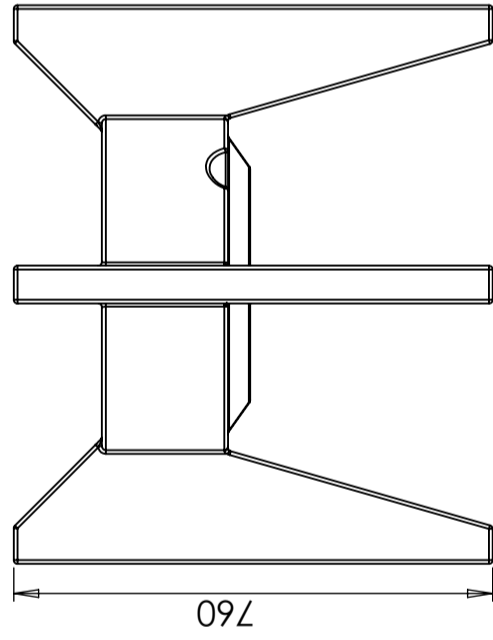

Revision

Approved

Date

Reason of change

Revision

This drawing and design is the property of CIPAX. Copying and distribution of the drawing or any contents is prohibited without written permission from authorised personal at CIPAX

Designed by	Inspected by	Approved by - Date	General tolerance SS-ISO 2768-1	General surface finish, Ra	View position	Scale
		-				1:12
Owner			Title/Name			
			Stativ silo 300-600L PE			
			Drawing Number			
			69392			
			Edition			
			1(1)