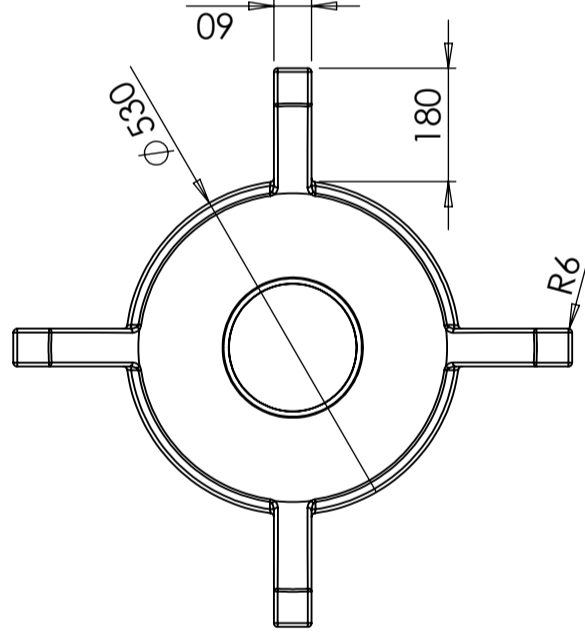

Revision

Approved

Date

Reason of change

Revision

This drawing and design is the property of CIPAX. Copying and distribution of the drawing or any contents is prohibited without written permission from authorised personal at CIPAX

Designed by	Inspected by	Approved by - Date	General tolerance SS-ISO 2768-1	General surface finish, Ra	View position	Scale
		-				1:12
Owner			Title/Name			
			Stativ silo 300-600L PE			
			Drawing Number			
			69392			
			Edition			
			1(1)