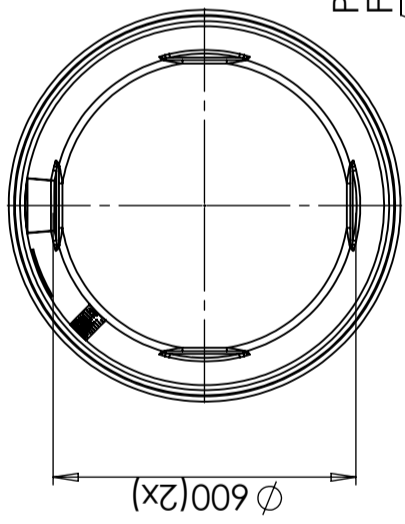

CPX Container 500L cylindrical

Stackable, 4 pcs. per EUR-pallet.

Art.nr: 10505

Requires single
door

Approximate size

Specifications

Material	PE
Shape	Cylindrical
Bottom shape	Straight
Design	Open
Lid type	
Color	Natural
Volume (L)	500
Height (mm)	1740
Diameter (mm)	780
Surface area (m2)	0.61
Weight (kg)	22
Tollstatistical code	3925100000
GTIN	7090046760818
Delivery packaging	4 pcs/pall
Recycling	

Easy to clean

Nivåskala/
Volume Scale

This drawing and design is the property of CIPax. Copying and distribution of the drawing or any contents is prohibited without written permission from authorised personal at CIPax

Generella toleranser om ej annat anges på ritning	Tillåtna avvikelser för långbasmåttområde			
General tolerances if not other stated on drawing	Permissible deviations for basic length size range			
	0-20	>20-75	>75-150	>150-300
	± 0.5 mm	± 1 mm	± 1.5 mm	± 1.3 %
				>300 ± 1 %