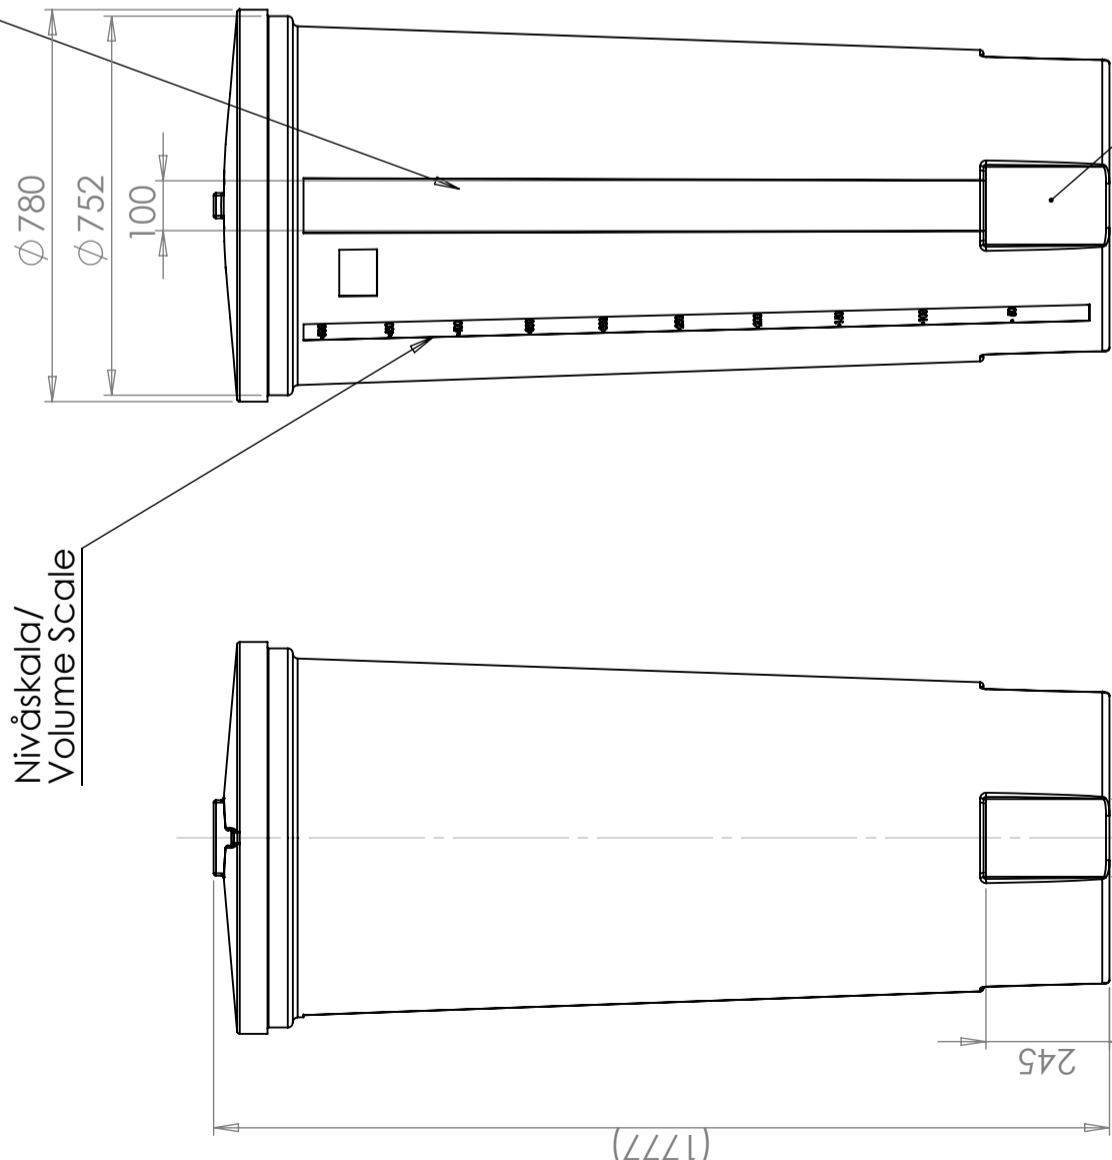

CPX Container 500L cylindrical

Stackable, 4 pcs. per EUR-pallet.

Art.nr: 10505

Requires single
door

Approximate size

Specifications

Material	PE
Shape	Cylindrical
Bottom shape	Straight
Design	Open
Lid type	
Color	Natural
Volume (L)	500
Height (mm)	1740
Diameter (mm)	780
Surface area (m2)	0.61
Weight (kg)	22
Tollstatistical code	3925100000
GTIN	7090046760818
Delivery packaging	4 pcs/pall
Recycling	

Easy to clean

Nivåskala/
Volume Scale

This drawing and design is the property of CIPax. Copying and distribution of the drawing or any contents is prohibited without written permission from authorised personal at CIPax

Generella toleranser om ej annat anges på ritning	Tillåtna avvikelser för långbasmåttområde			
General tolerances if not other stated on drawing	Permissible deviations for basic length size range			
	0-20	>20-75	>75-150	>150-300
	± 0.5 mm	± 1 mm	± 1.5 mm	± 1.3 %
				>300 ± 1 %