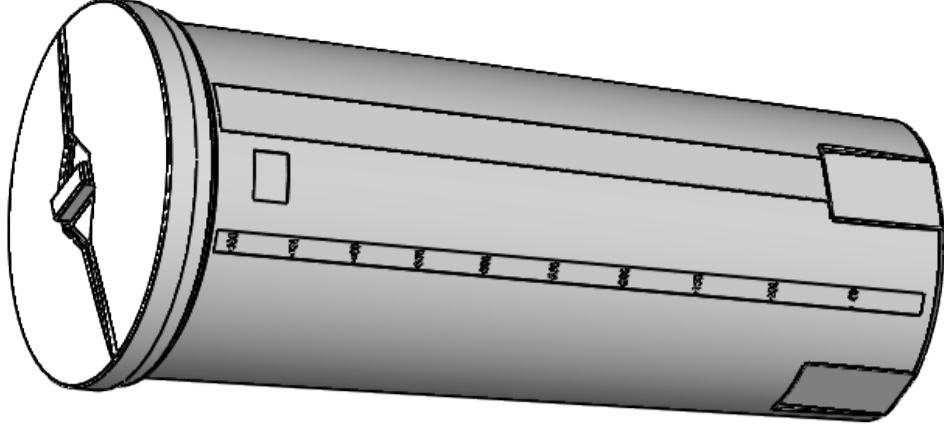

CPX Container 500L cylindrical

Stackable, 4 pcs. per EUR-pallet.

Art.nr: 10505

Requires single
door

Approximate size

Specifications

Material	PE
Shape	Cylindrical
Bottom shape	Straight
Design	Open
Lid type	
Color	Natural
Volume (L)	500
Height (mm)	1740
Diameter (mm)	780
Surface area (m2)	0.61
Weight (kg)	22
Tollstatistical code	3925100000
GTIN	7090046760818
Delivery packaging	4 pcs/pall
Recycling	

Easy to clean

Nivåskala/
Volume Scale

This drawing and design is the property of CIPax. Copying and distribution of the drawing or any contents is prohibited without written permission from authorised personal at CIPax