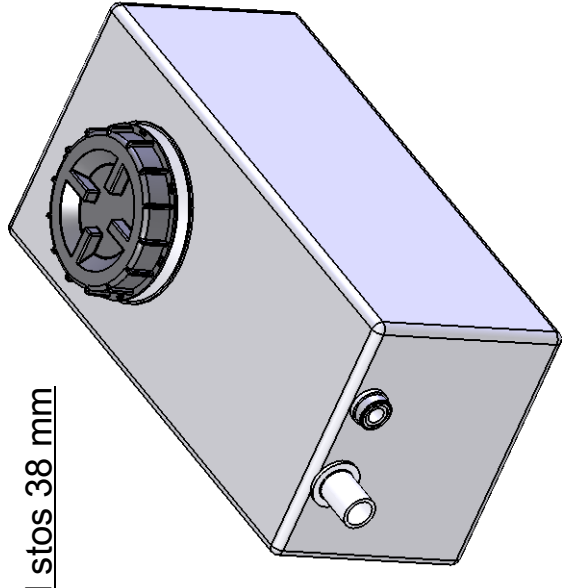

Water tank 42 litres

Art.nr: 40101

Requires single door

Approximate size

Specifications

Color	Natural
Volume (L)	42
Length (mm)	600
Width (mm)	300
Height (mm)	304

Characteristics

Customizable containers

Recyclable

Chemical resistance

Leak test

Suitable for food contact

Easy to clean

Lock 150

Radius if not stated 10 mm

This drawing and design is the property of CIPax. Copying and distribution of the drawing or any contents is prohibited without written permission from authorised personal at CIPax