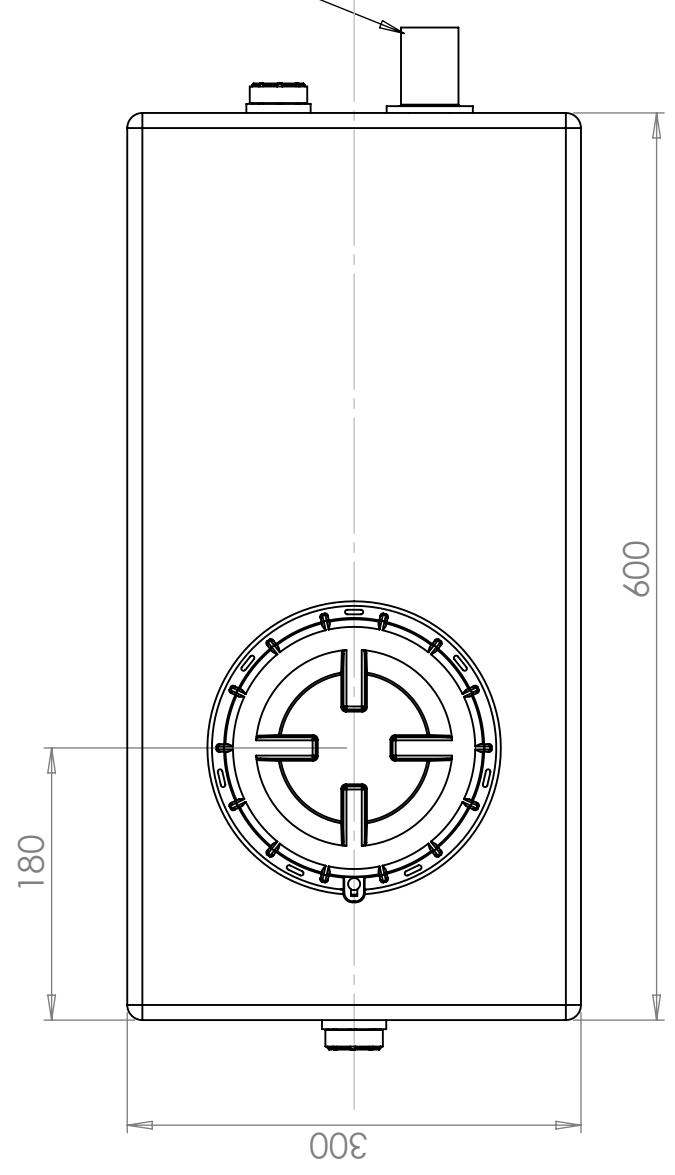

Water tank 42 litres

Art.nr: 40101

Requires single door

Approximate size

Specifications

Color	Natural
Volume (L)	42
Length (mm)	600
Width (mm)	300
Height (mm)	304

Characteristics

Customizable containers

Recyclable

Chemical resistance

Leak test

Suitable for food contact

Easy to clean

Lock 150

Radius if not stated 10 mm

This drawing and design is the property of CIPax. Copying and distribution of the drawing or any contents is prohibited without written permission from authorised personal at CIPax

Generella toleranser om ej annat anges på ritning	Tillåtna avvikelser för längdbasområde			
General tolerances if not other stated on drawing	Permissible deviations for basic length size range			
	0-20	>20-75	>75-150	>150-300
	± 0,5 mm	± 1 mm	± 1,5 mm	± 1,3 %
				>300 ± 1 %