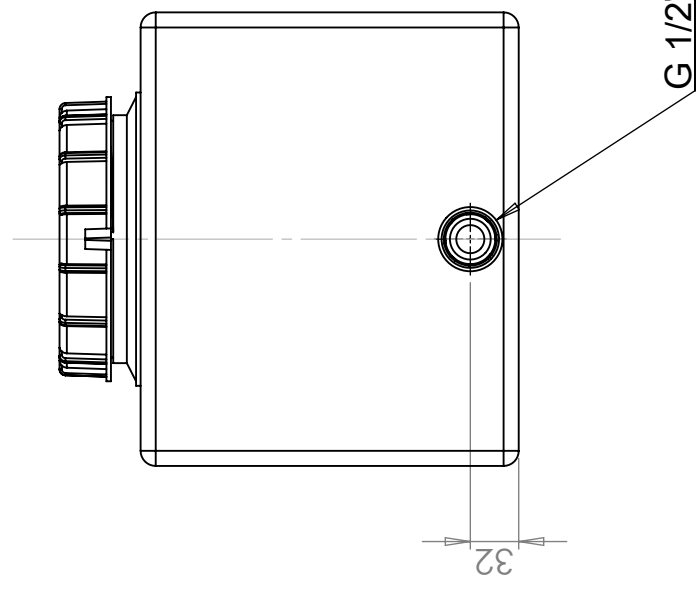

Water tank 42 litres

Art.nr: 40101

Requires single door

Approximate size

Specifications

Color	Natural
Volume (L)	42
Length (mm)	600
Width (mm)	300
Height (mm)	304

Characteristics

Customizable containers

Recyclable

Chemical resistance

Leak test

Suitable for food contact

Easy to clean

Lock 150

Radius if not stated 10 mm

This drawing and design is the property of CIPax. Copying and distribution of the drawing or any contents is prohibited without written permission from authorised personal at CIPax

Generella toleranser om ej annat anges på ritning	Tillåtna avvikelser för längdbasområde			
General tolerances if not other stated on drawing	Permissible deviations for basic length size range			
	0-20	>20-75	>75-150	>150-300
	± 0,5 mm	± 1 mm	± 1,5 mm	± 1,3 %
				>300 ± 1 %