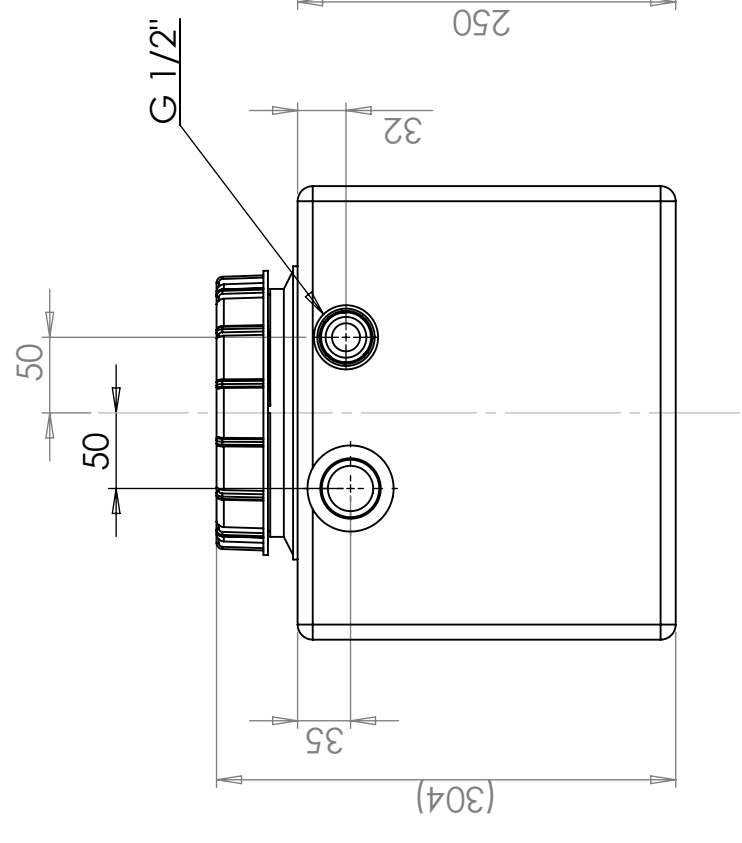

Water tank 42 litres

Art.nr: 40101

Requires single door

Approximate size

Specifications

Color	Natural
Volume (L)	42
Length (mm)	600
Width (mm)	300
Height (mm)	304

Characteristics

Customizable containers

Recyclable

Chemical resistance

Leak test

Suitable for food contact

Easy to clean

Lock 150

Radius if not stated 10 mm

This drawing and design is the property of CIPax. Copying and distribution of the drawing or any contents is prohibited without written permission from authorised personal at CIPax

Generella toleranser om ej annat anges på ritning	Tillåtna avvikelser för längdbasområde			
General tolerances if not other stated on drawing	Permissible deviations for basic length size range			
	0-20	>20-75	>75-150	>150-300
	± 0,5 mm	± 1 mm	± 1,5 mm	± 1,3 %
				>300 ± 1 %