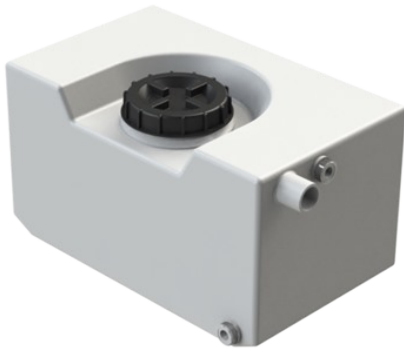

Water tank 60 litres

Art.nr: 40358

Requires single door

Approximate size

Specifications

Color	Natural
Volume (L)	60
Length (mm)	600
Width (mm)	360
Height (mm)	330

Characteristics

Customizable containers

Recyclable

Chemical resistance

Leak test

Suitable for food contact

Easy to clean

This drawing and design is the property of CIPAX. Copying and distribution of the drawing or any contents is prohibited without written permission from authorised personal at CIPAX

Konstruerad av	SE	Granskad av	SE	Godkänd av - datum	SE - 2013-05-31	Generell tolerans	SS-ISO 2768-1	Generell Ytjämnhet, Ra	Skala	1:5
Ägare	CIPAX		Titel/Benämning		Vattentank 60 liter 40358	Utgåva	1	Blad	1(1)	