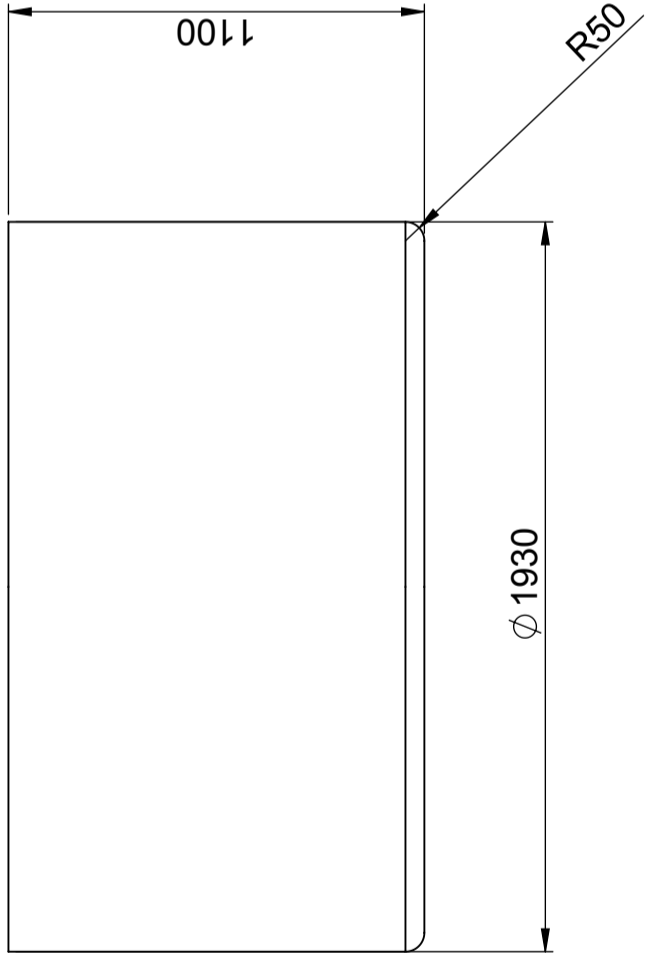

## CPX Safety bund 3000L

Please note, the tank in the safety bund in the picture is just an example. Several tanks can fit in the same safety bund, so some will fit completely in the bunding, while others will have the upper part of the tank above the bund. Check the dimensions of the selected tank.

Art.nr: 13008

Specifications	
Shape	Cylindrical
Bottom shape	Straight
Height (mm)	1100
Diameter (mm)	1930
GTIN	7090046760559

Easy to clean

Generella toleranser om ej annat anges på ritning General tolerances if not other stated on drawing	
Tillåtna avvikelser för längdbasmåttområde Permissible deviations for basic length size range	
0-20	± 0,5 mm
>20-75	± 1 mm
>75-150	± 1,5 mm
>150-300	± 1,3 %
>300	± 1 %