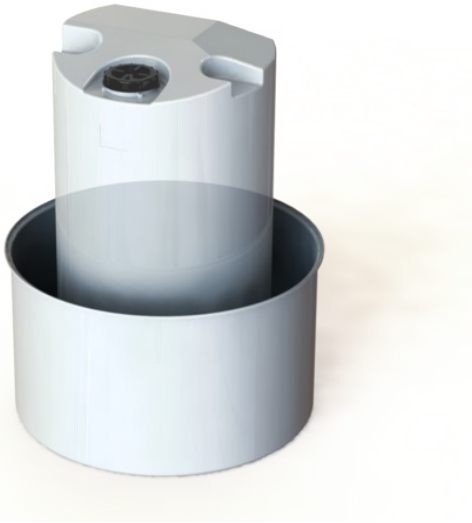

CPX Safety bund 520L

Art.nr: 10528

Requires single door

Approximate size

Specifications

Material	PE
Shape	Cylindrical
Bottom shape	Straight
Color	Natural
Volume (L)	520
Height (mm)	625
Diameter (mm)	1070
Surface area (m2)	1.15
Weight (kg)	30
Tollstatistical code	3925100000
GTIN	7090046760511
Delivery packaging	Delivery on pallet

Suitable for food contact

Easy to clean

This drawing and design is the property of CIPax. Copying and distribution of the drawing or any contents is prohibited without written permission from authorised personal at CIPax