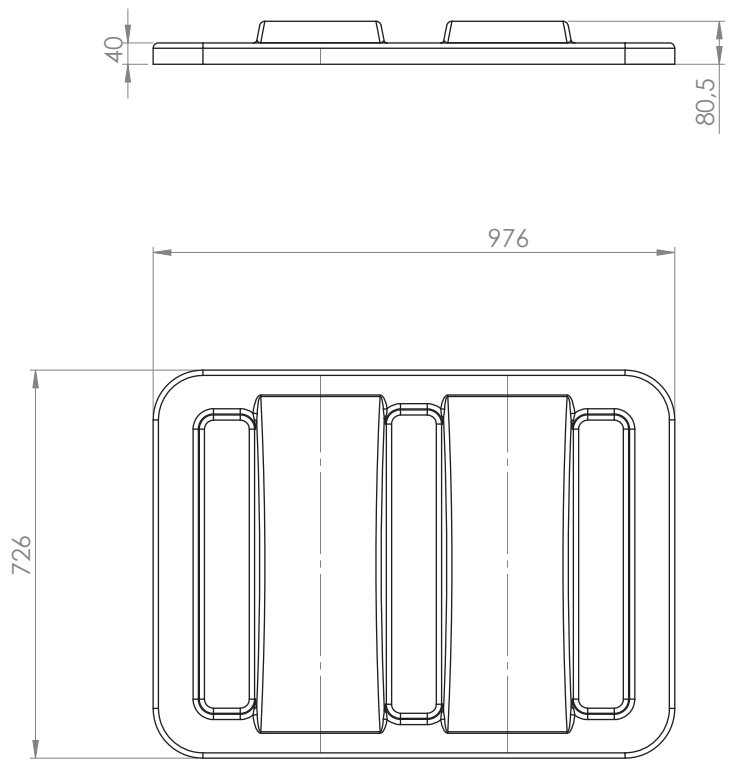

Lokk D150 naturell for art.nr. 40450

Art.nr: 40451

Spesifikasjoner	
Farge	Naturlig
Lengde (mm)	976
Bredde (mm)	726
Høyde (mm)	80
Vekt (kg)	3
Tollstatistikknummer	3923509000

This drawing and design is the property of Cipax. Copying and distribution of the drawing or any contents is prohibited without written permission from authorised personnel at Cipax

Generelle toleranser om ikke annet er oppgitt på tegning	Tilatte avvik for måleområde. Gjelder ved +20°C				
General tolerances if not other stated on drawing	Permissible deviations for basic length size range. Valid +20°C				
	0-20	>20-75	>75-150	>150-300	>300
	±0,5mm	±1mm	±1,5mm	±1,3%	±1%

Constructed by - date	04.04.2014	Evaluated by	Approved by - date	General Tolerances	Material	Finish, Ra	View	Scale
Owner				NS-ISO 2768-1	PE			1:10
Title/Description				Revision		Sheet size	Sheet	
40451 / 6400091						A3	1(1)	
Drawing number								
1088-310								