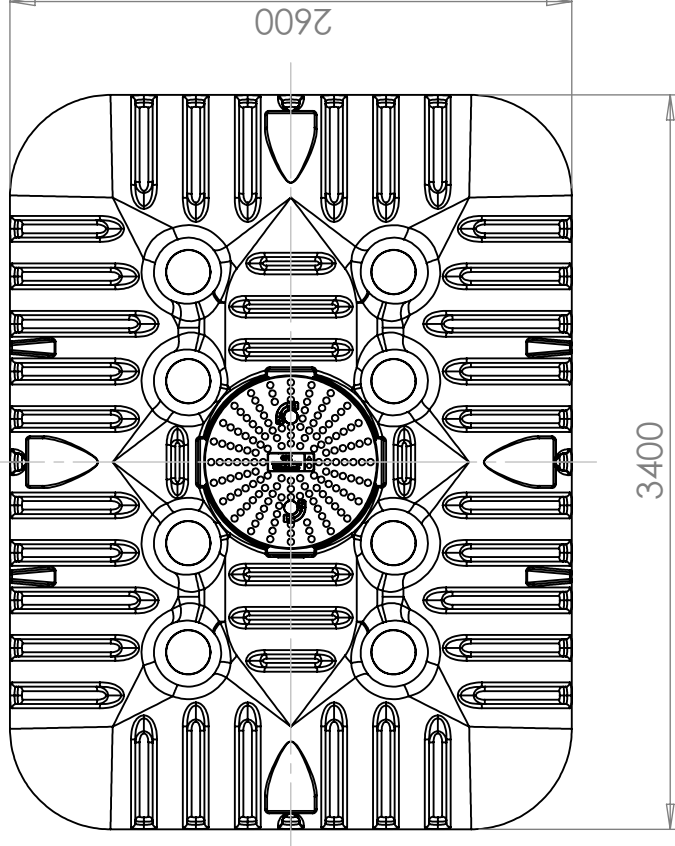

Art.nr: 23060x2

Spesifikasjoner	
Materiale	PE
Form	Rektangulære
Bunnform	Rett
Opptreden	Lukket
Type lokk	
Farge	Svart
Volum (L)	12000
Lengde (mm)	3400
Bredde (mm)	2600
Høyde (mm)	1175
Vekt (kg)	656
Tollstatistikknummer	3925100000
Gjenvinning	 HDPE

### Kjennetegn

Utan lock,  
W/O lid=1200mm

För installation under jord krävs förhöjningshals  
For underground installation extension neck is required

Lock/Lid Ø600mm

Gummimuff/Rubber Sealing DN110

lyftöglor för hantering och installation (8x)  
Lift Loops for handling and installation (8x)

Yta for extra anslutningar (11x)  
Surface for optional connections (11x)

Vattengång in  
Water Entrance =1004mm

Revision

REV.

Ändringsmeddelande

Datum

Godkänd

This drawing and design is the property of CIPax.  
Copying and distribution of the drawing or any contents  
is prohibited without written permission from authorised  
personal at CIPax