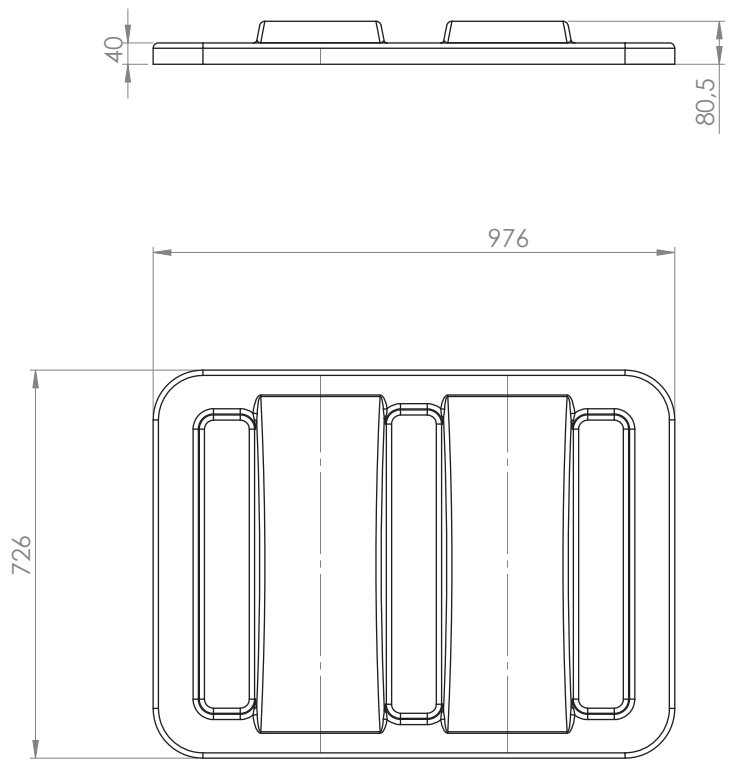

## Lock För artnr. 40450

Art.nr: 40451

Specifikationer	
Färg	Naturell
Längd (mm)	976
Bredd (mm)	726
Höjd (mm)	80
Vikt (kg)	3
Tullstatistiskt nummer	3923509000

This drawing and design is the property of Cipax. Copying and distribution of the drawing or any contents is prohibited without written permission from authorised personnel at Cipax

Generelle toleranser om ikke annet er oppgitt på tegning	Tilatte avvik for måleområde. Gjelder ved +20°C				
General tolerances if not other stated on drawing	Permissible deviations for basic length size range. Valid +20°C				
	0-20	>20-75	>75-150	>150-300	>300
	±0,5mm	±1mm	±1,5mm	±1,3%	±1%

Constructed by - date	Evaluated by	Approved by - date	General Tolerances	Material	Finish, Ra	View	Scale
04.04.2014			NS-ISO 2768-1	PE			1:10
Owner		Titel/Description					
		40451 / 6400091					
Drawing number			Revision	Sheet size	Sheet		
1088-310				A3	1(1)		